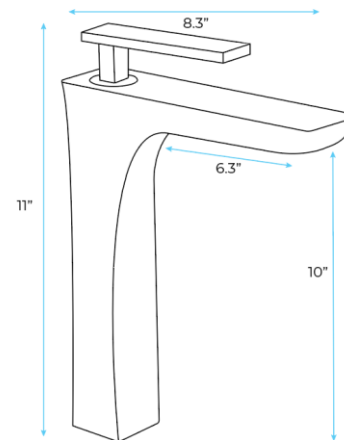

## BATHSELECT SLEEK DESIGN CHROME COMBINATION LONG DECK FAUCET SPECS

### Specs:

- Color : Chrome
- Plug Profile : Deck Mount
- Style : Waterfall Spout Faucet
- Material : Brass
- Pattern : Contemporary
- Shape : Aerator Spout
- Flow Rate : 2.2 Gallons Per Minute
- Handle/Lever Placement : Single Handle On The Faucet Center Head
- Batteries Required : No
- Valve core material : ceramic
- Top high quality ceramic cartridge : unique design