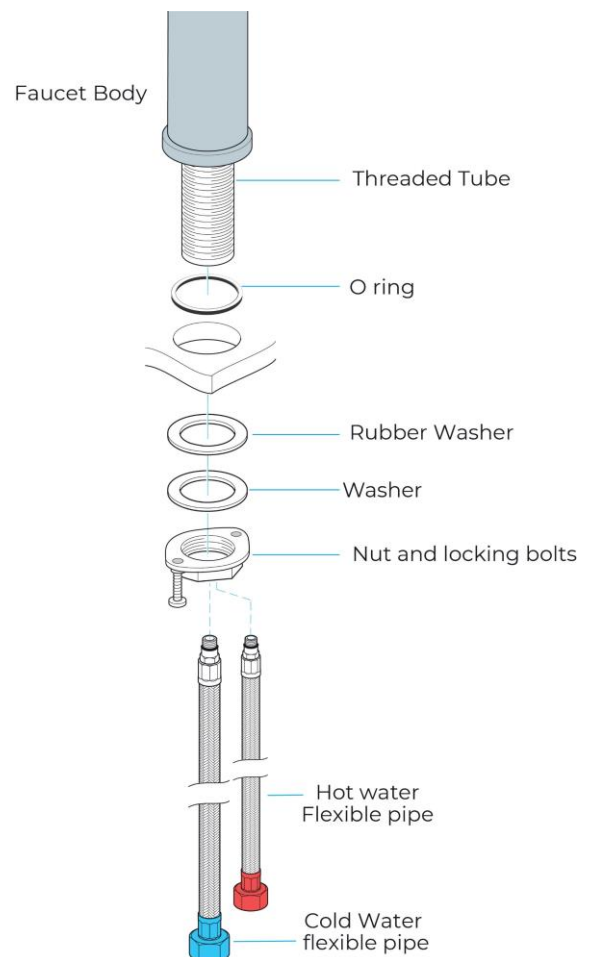

## BATHSELECT SLEEK DESIGN CHROME COMBINATION LONG DECK FAUCET SPECS

### Specs:

- Color : Chrome
- Plug Profile : Deck Mount
- Style : Waterfall Spout Faucet
- Material : Brass
- Pattern : Contemporary
- Shape : Aerator Spout
- Flow Rate : 2.2 Gallons Per Minute
- Handle/Lever Placement : Single Handle On The Faucet Center Head
- Batteries Required : No
- Valve core material : ceramic
- Top high quality ceramic cartridge : unique design